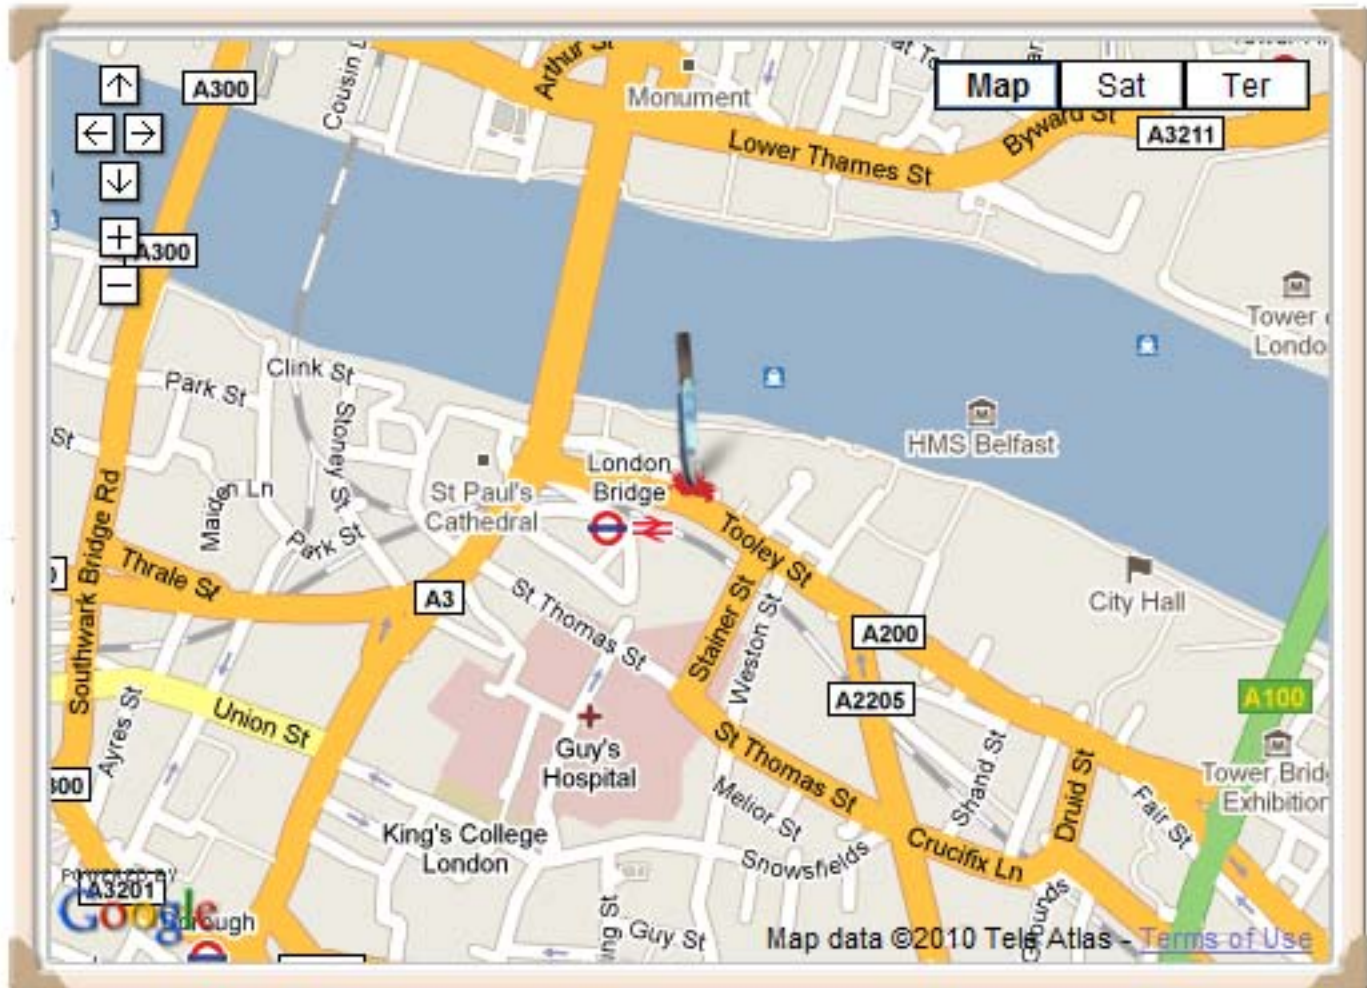

# London Dungeon - Map

The London Dungeon is situated in London Bridge, just seconds from the station and tube.

London Dungeon - 28-34 Tooley Street, London SE1 2SZ