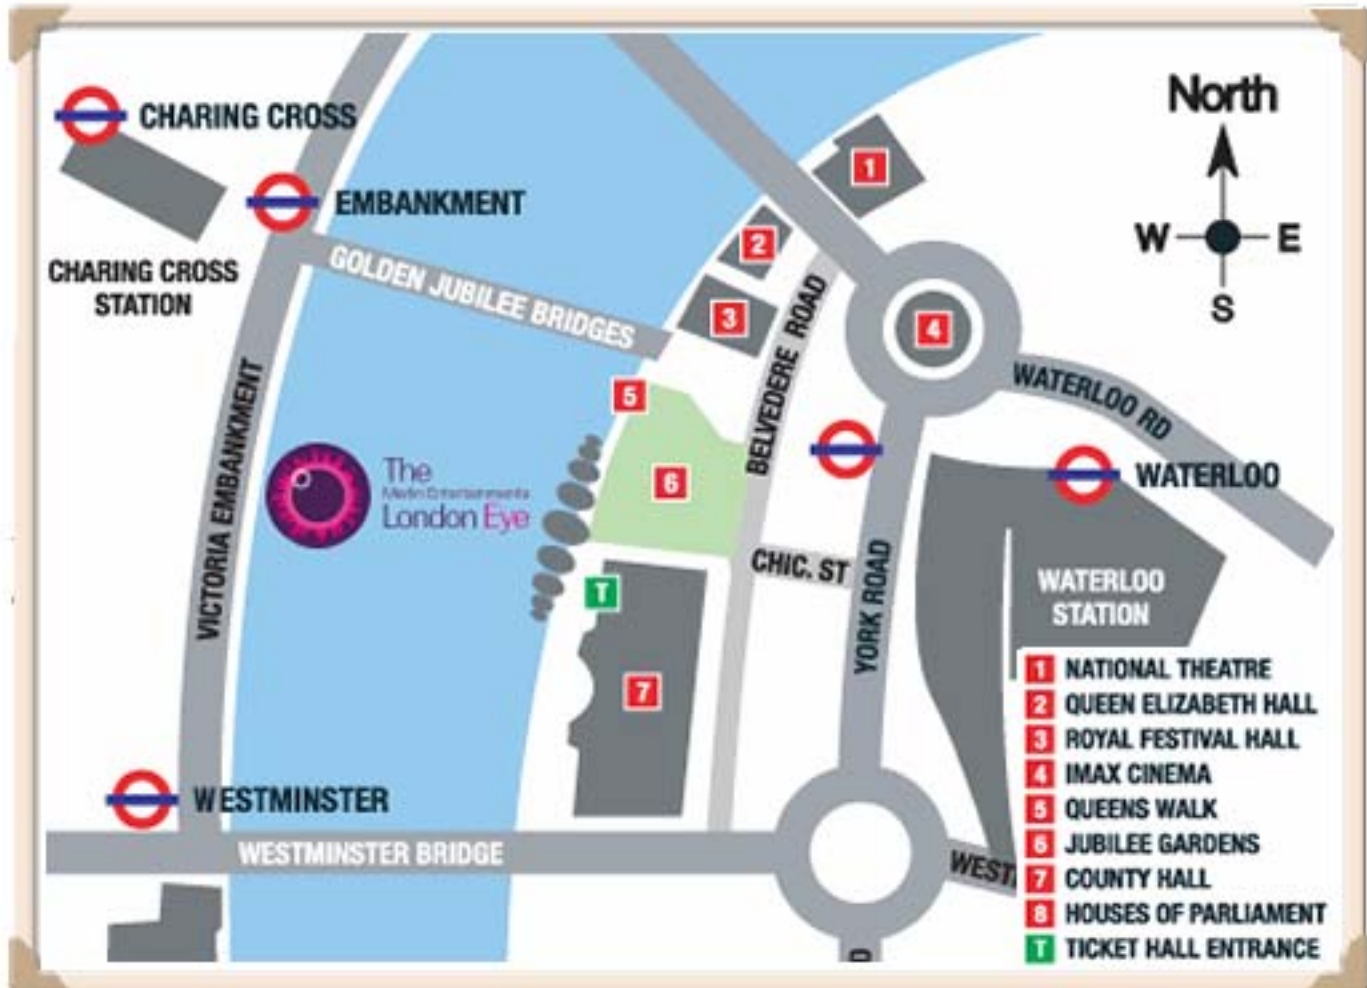

London Eye - Map

The London Eye is situated on the South Bank of the river Thames, opposite the Houses of Parliament.

The London Eye - Queens Walk, South Bank, London SE1